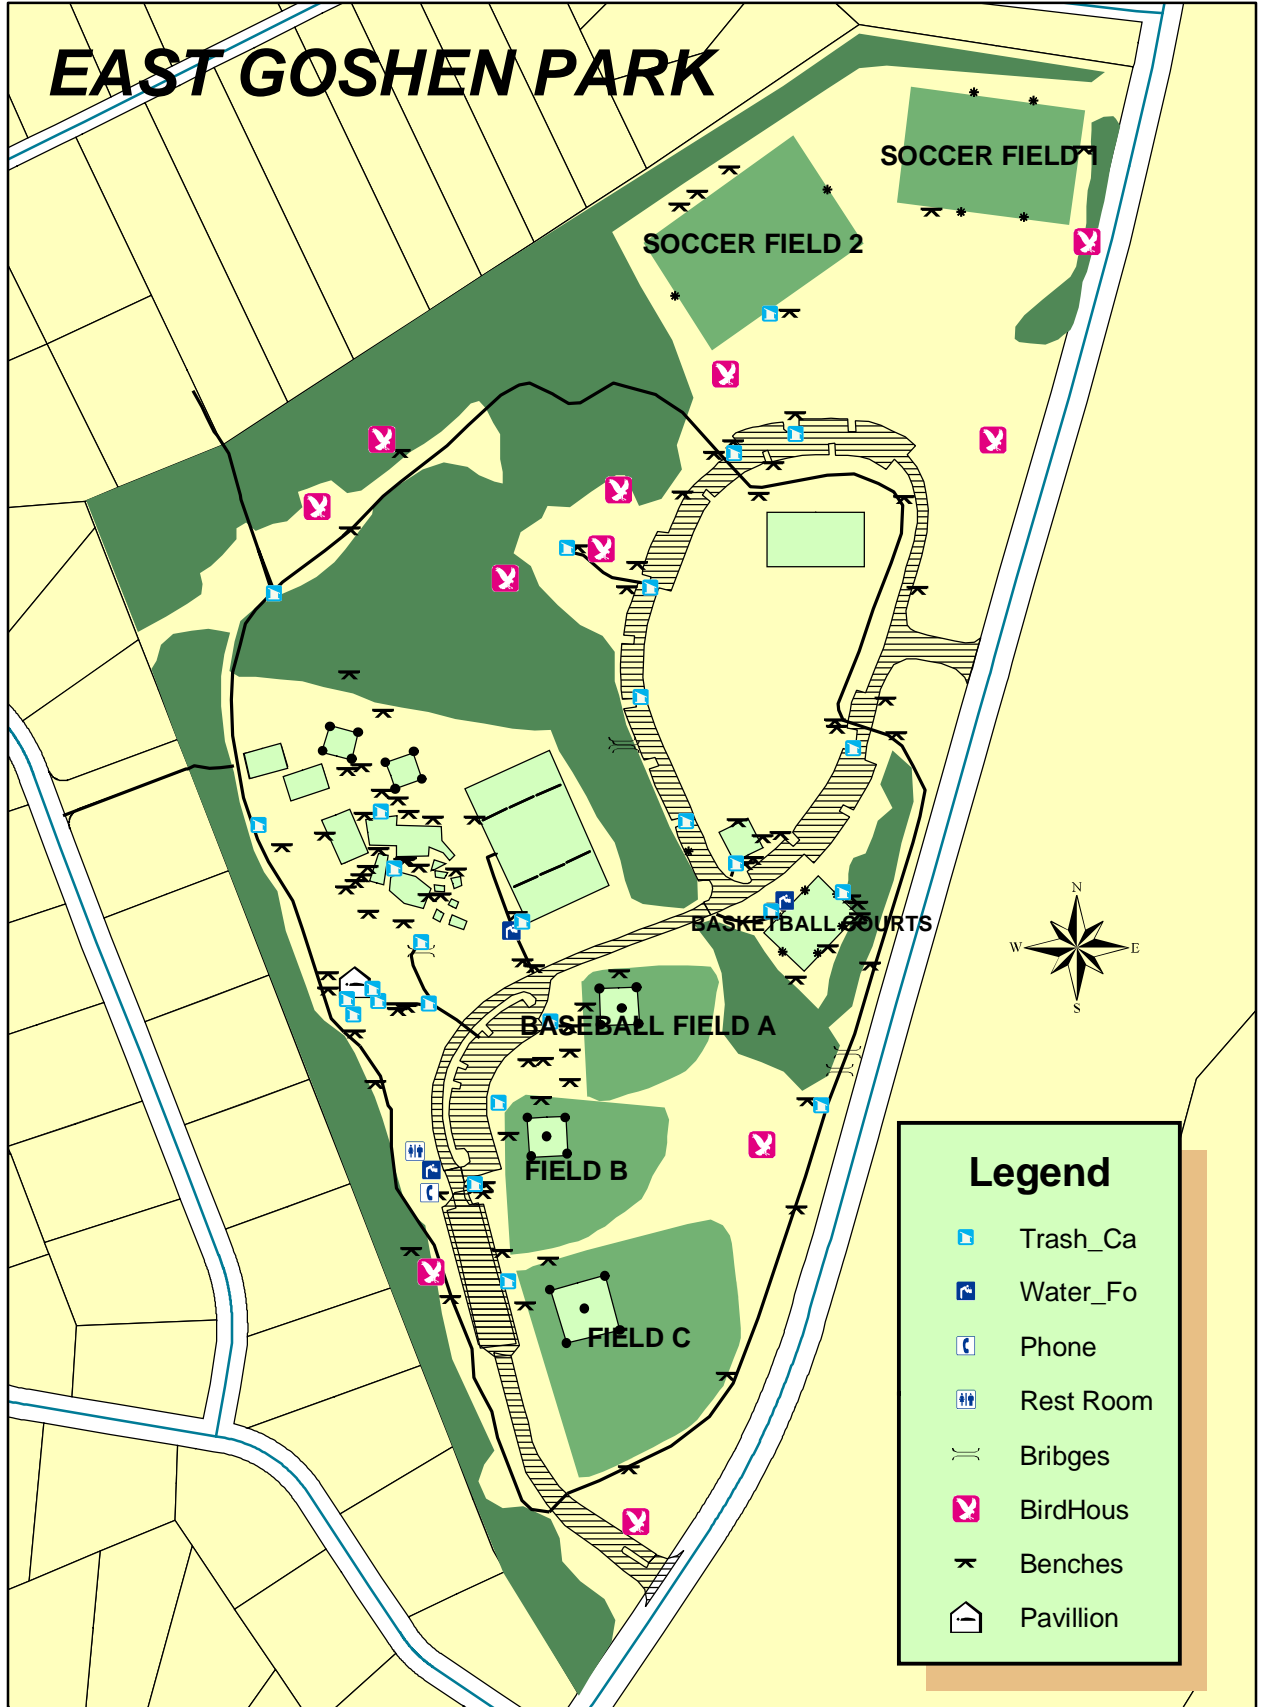

# EAST GOSHEN PARK

## Legend

- Trash\_Ca
- Water\_Fo
- Phone
- Rest Room
- Bribges
- BirdHous
- Benches
- Pavillion